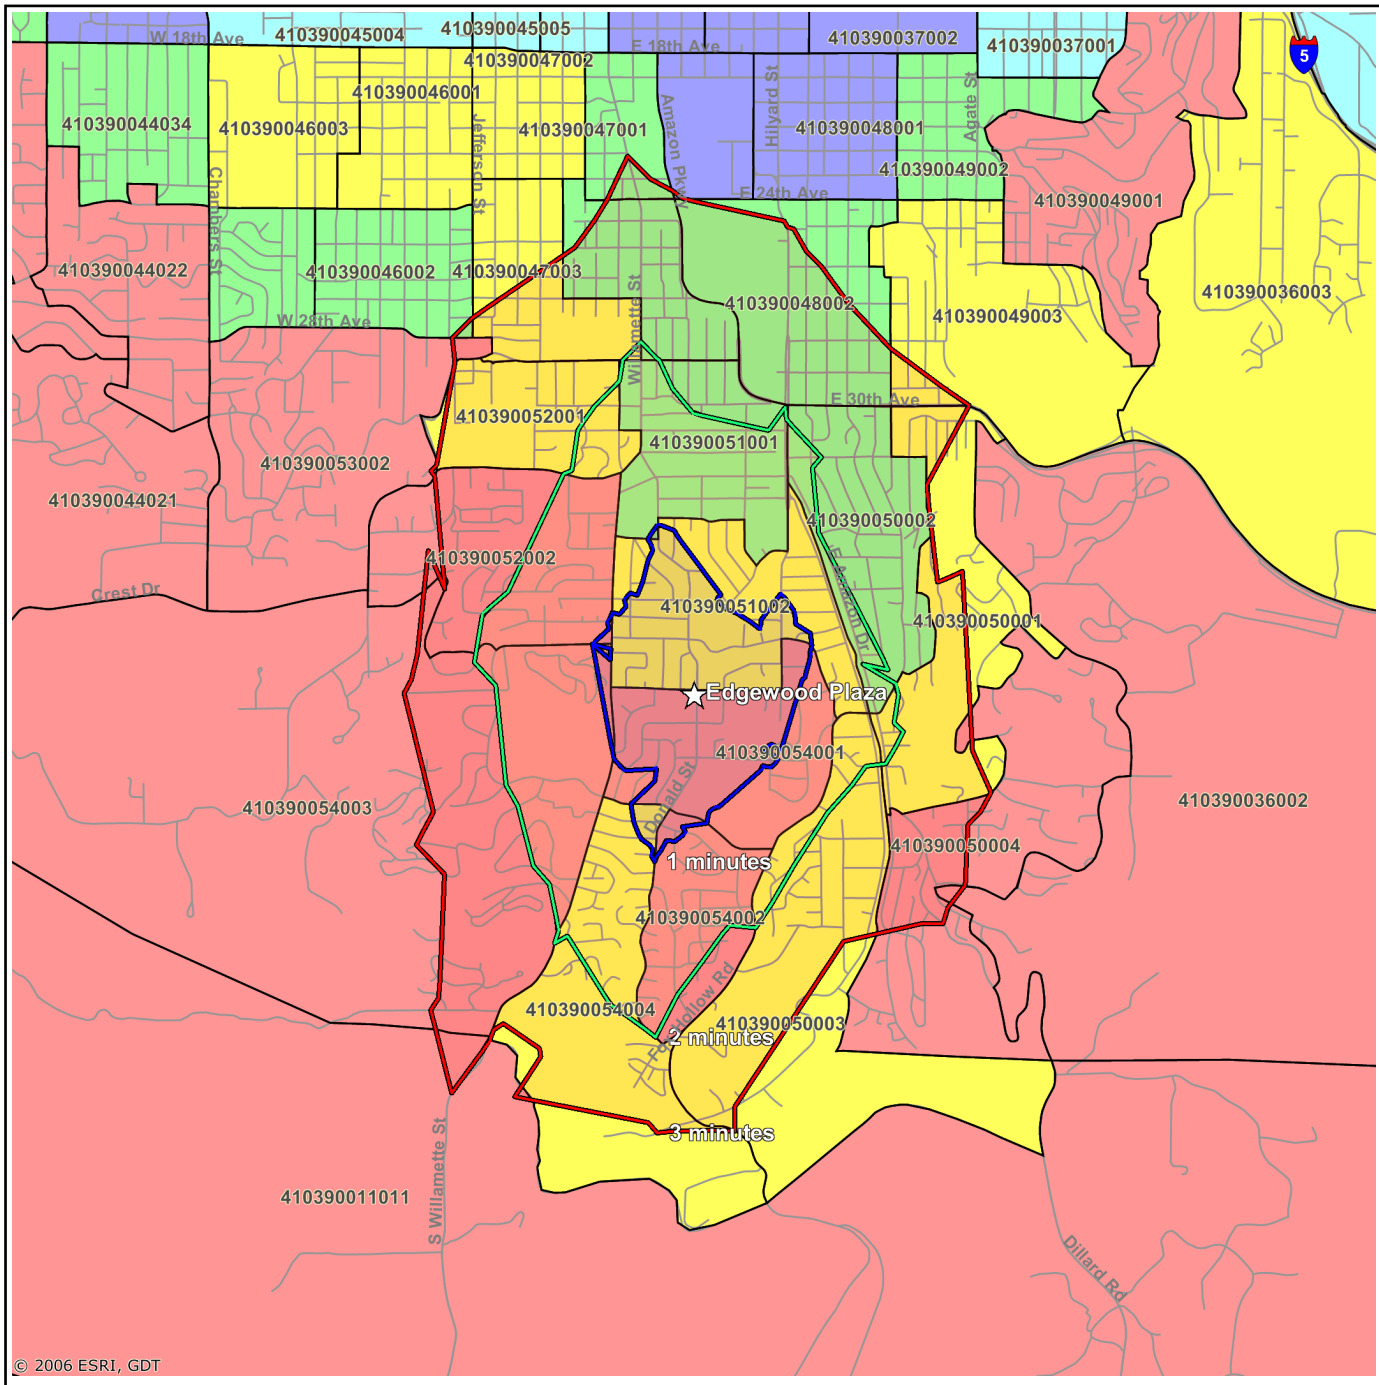

# Thematic Map for 2000 Median Households Income by Census Block Group

Edgewood Plaza

Data Directions  
November 17, 2006

Latitude: 44.0112  
Longitude: -123.0874

© 2006 ESRI, GDT

## Thematic Map for 2000 Median Households Income

### by Census Block Group

- \$51,556 - 102,480
- \$38,529 - 51,556
- \$26,072 - 38,529
- \$19,943 - 26,072
- \$0 - 19,943

### About Your Map...

This map shows Thematic Map for 2000 Median Households Income by Census Block Group.

The map divides the range of values into quantiles — each class contains an equal number of features.